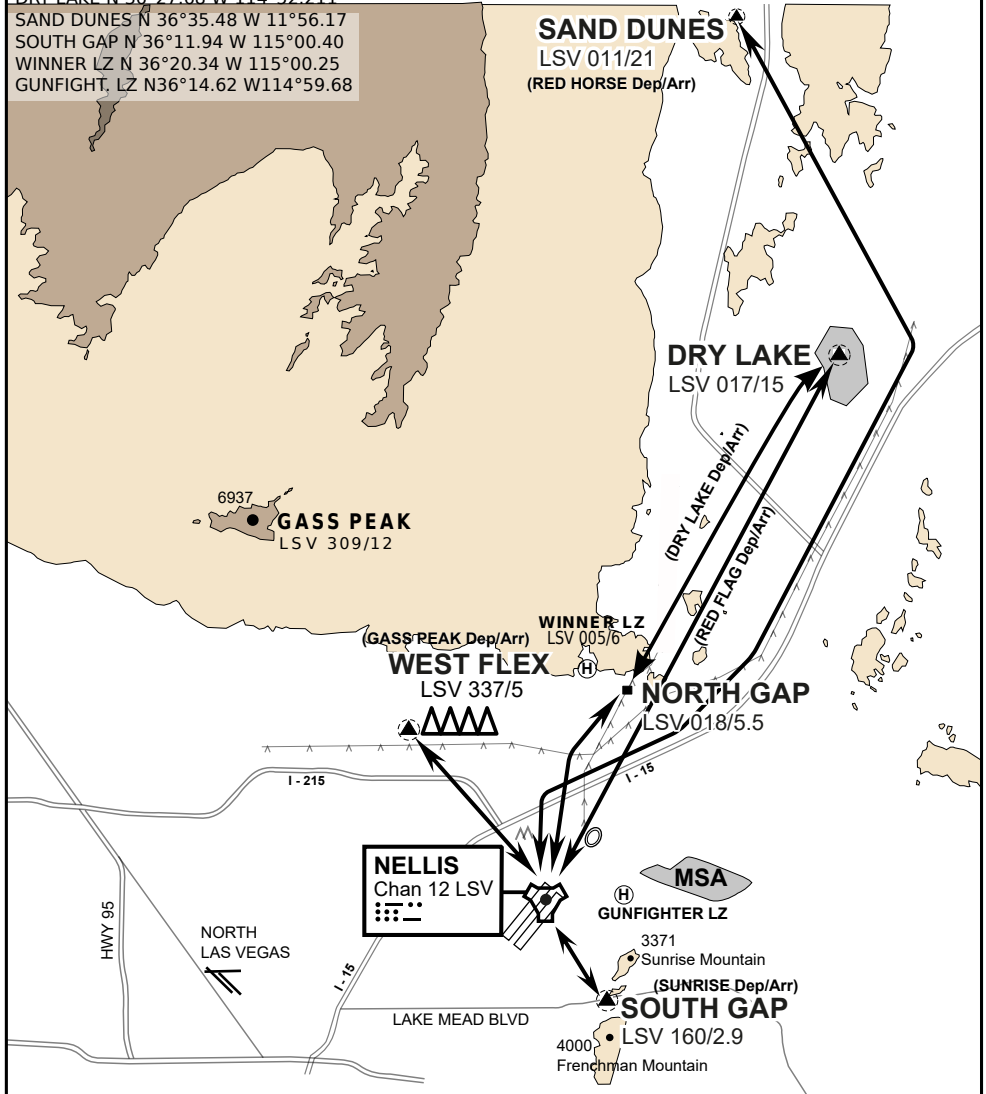

HELICOPTER ARR/DEP VAD-CHART | VALID 2014

NELLIS AFB (KLSV)
LAS VEGAS, NEVADA

ATIS
270.100
NELLIS GROUND
275.800
NELLIS TOWER
327.000
BLACKJACK
377.800

CAUTION: If unable to comply with restrictions advise ATC prior to departure.

VMC ONLY

if below WX Minima request SVFR

JOLLY PAD N 36°15.08 W 115°01.65
WEST FLEX N 36°18.64 W 115°08.00
NORTH GAP N 36°20.00 W 114°59.30
DRY LAKE N 36°27.68 W 114°52.211
SAND DUNES N 36°35.48 W 11°56.17
SOUTH GAP N 36°11.94 W 115°00.40
WINNER LZ N 36°20.34 W 115°00.25
GUNFIGHT, LZ N36°14.62 W114°59.68

vJABeG32NTRR NAV CHART

HELICOPTER ARRIVAL AND DEPARTURES ROUTES

v.110 22APR20